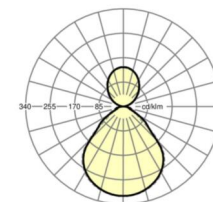

CHARACTERISTICS

Order number	65731014175
EAN number	4020863453757
Commodity code	94051190
Certification mark	IP 20, Protection class I, VDU 65° < 3000, ENEC10 VDE, F, Indoor, CE
Impact resistance (IK rating)	IK03
Ambient temperatur	ta 25°C
Warranty period	5 years
State funding programs	BEG - Federal funding for efficient buildings (valid only for Germany)

ELECTRICAL ENGINEERING

Controller	Electronic multi-lumen driver, 4-steps (1 pcs.)
System output	51W-28W
Mains voltage	230V/50Hz
Circuit breakers (inrush current)	15 pieces/B10, 25 pieces/B16, 24 pieces/C10, 38 pieces/C16
Energy efficiency class/light source	C

LIGHTING TECHNOLOGY

Placement	LED, Colour rendering/Light colour CRI ≥ 80 / 3000K
Colour tolerance (MacAdam)	3SDCM
Photobiological safety (Luminaire)	RGO
Nominal luminous flux/switching steps (EDM)	6400lm/50W, 5500lm/43W, 4700lm/35W, 3800lm/28W (Standard setting 6400lm)
LED service life	70000h L80/B10 (Tq 25°C), 50000h L90/B50 (Tq 25°C)
Luminaire luminous efficiency	136lm/W-126lm/W
UGR lat./long.	16.0 / 16.3 (51W)

MECHANICS

Housing colour	silver grey/white aluminium RAL 9006
Dimensions (LxWxH/DxH)	1548mm x 239mm x 55mm
Weight (net)	8.5kg
Type of installation	Pendant light strip mounting

DEEP-LINK

<https://www.regiolum.de/en/article/65731014175>

Reference	LED 51W 6400lm 830
ηLB	100 %
Φ ↓/↑	67 % / 33 %
UGR lat./long.	16.0 / 16.3
VDU	65° < 3000cd/m²