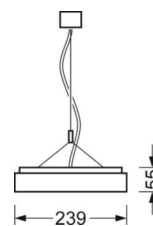

- 1 Pendel-Einzelleuchte / Suspended individual luminaire
- 2 Pendel-Lichtband / Suspended light run